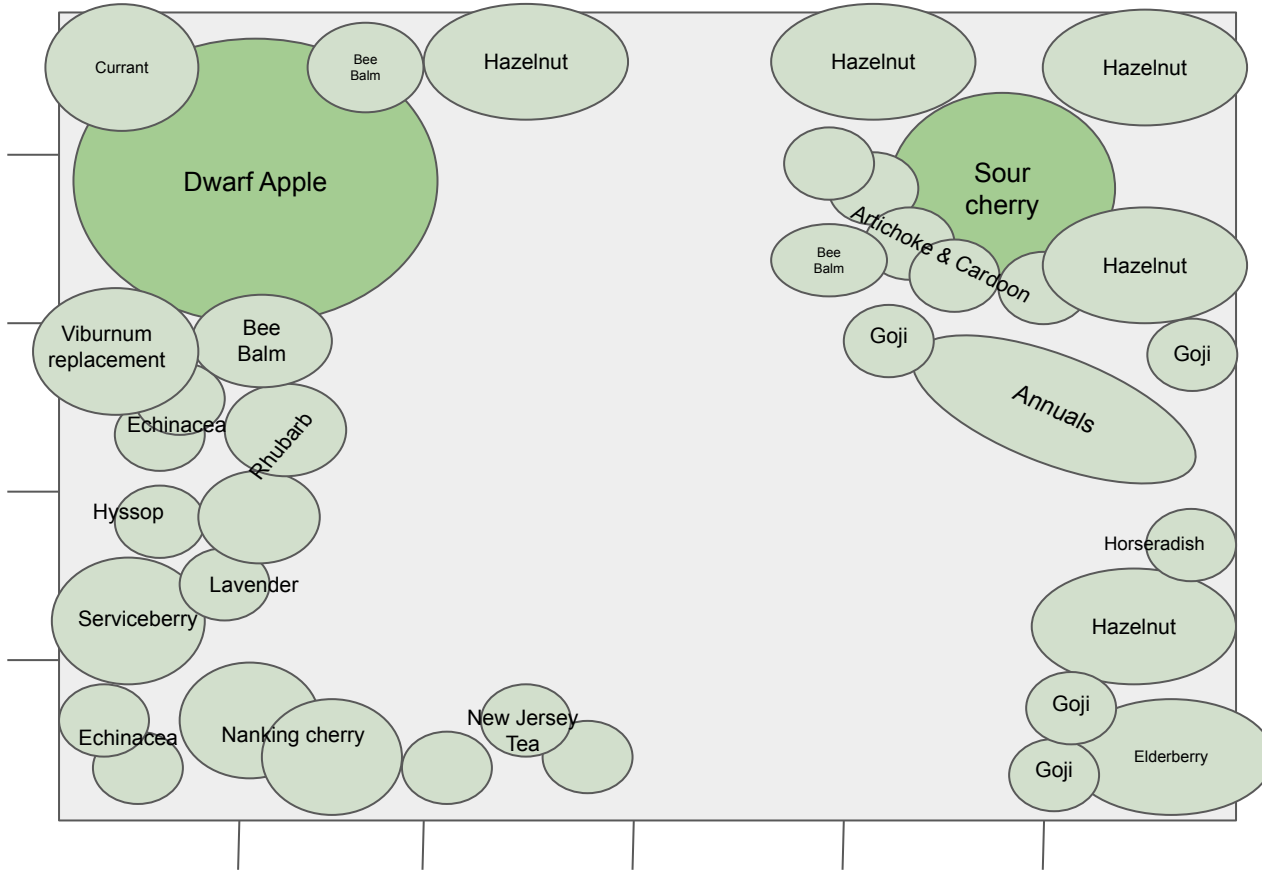

Guild/Gilde 1

2m x 2m
“condominium cube”

Guild/Guilde 2

5m x 6m
"salsa verde food-focused"

Guild/Gilde 3

5m x 6m
“pollinator central native
flower-focused”

Guild/Gilde 4

Largest guild, irregular shaped corner lot
“nuts and stone fruits guild”