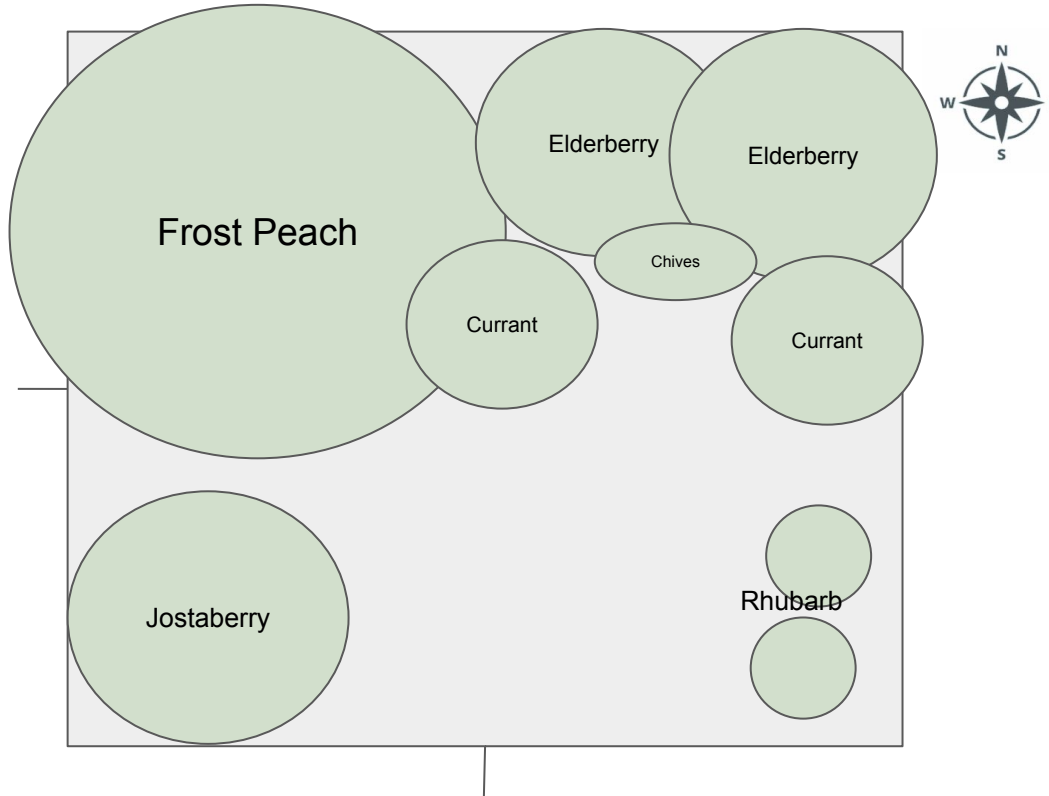

Guild/Gilde 1

2m x 2m
“condominium cube”

Guild/Guilde 2

5m x 6m
"salsa verde food-focused"

Guild/Gilde 3

5m x 6m
“pollinator central native
flower-focused”

Guild/Gilde 4

Largest guild, irregular shaped corner lot
“nuts and stone fruits guild”