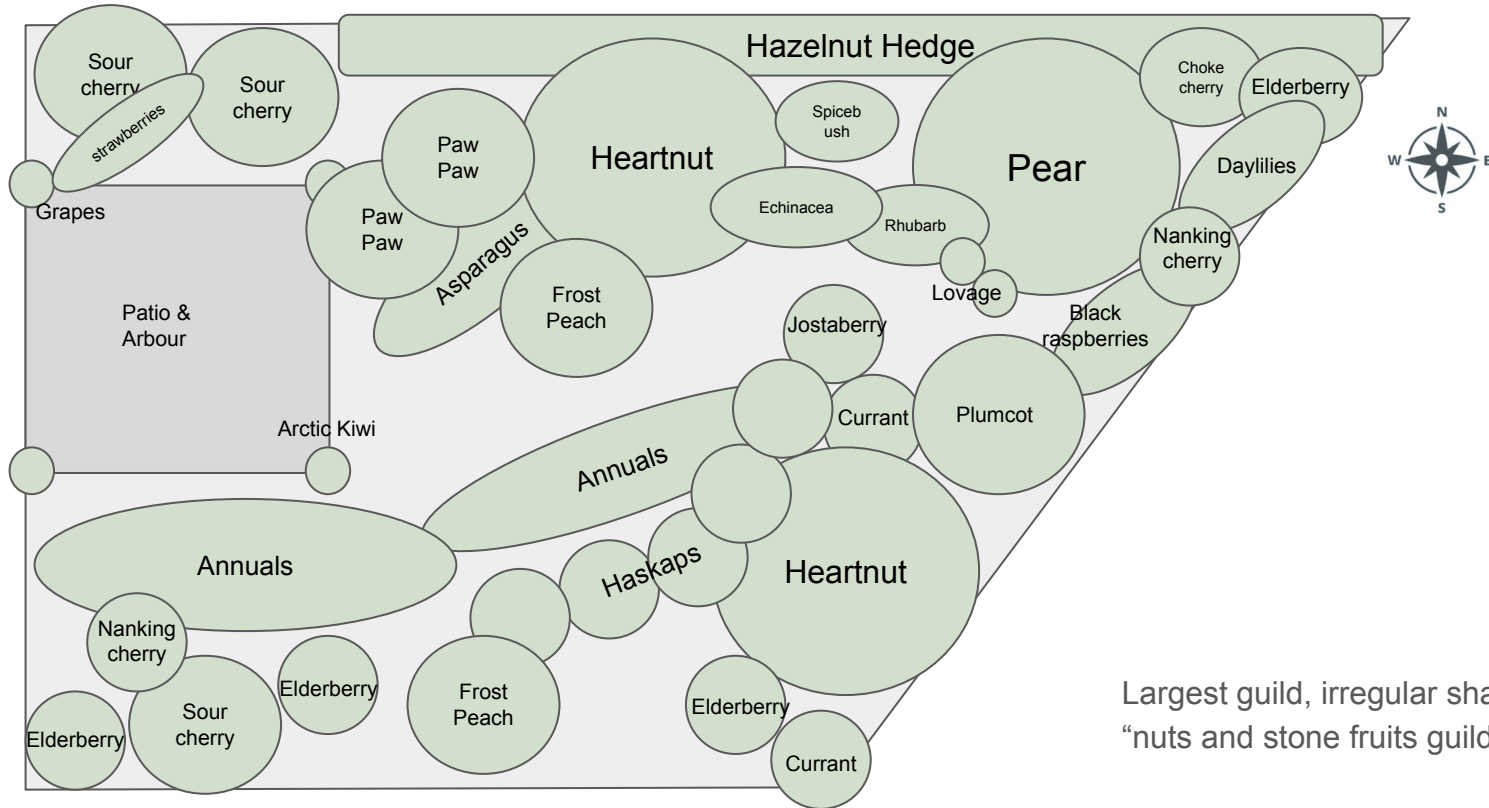

Guild/Gilde 1

2m x 2m
“condominium cube”

Guild/Guilde 2

5m x 6m
"salsa verde food-focused"

Guild/Gilde 3

5m x 6m
“pollinator central native
flower-focused”

Guild/Gilde 4

Largest guild, irregular shaped corner lot
“nuts and stone fruits guild”