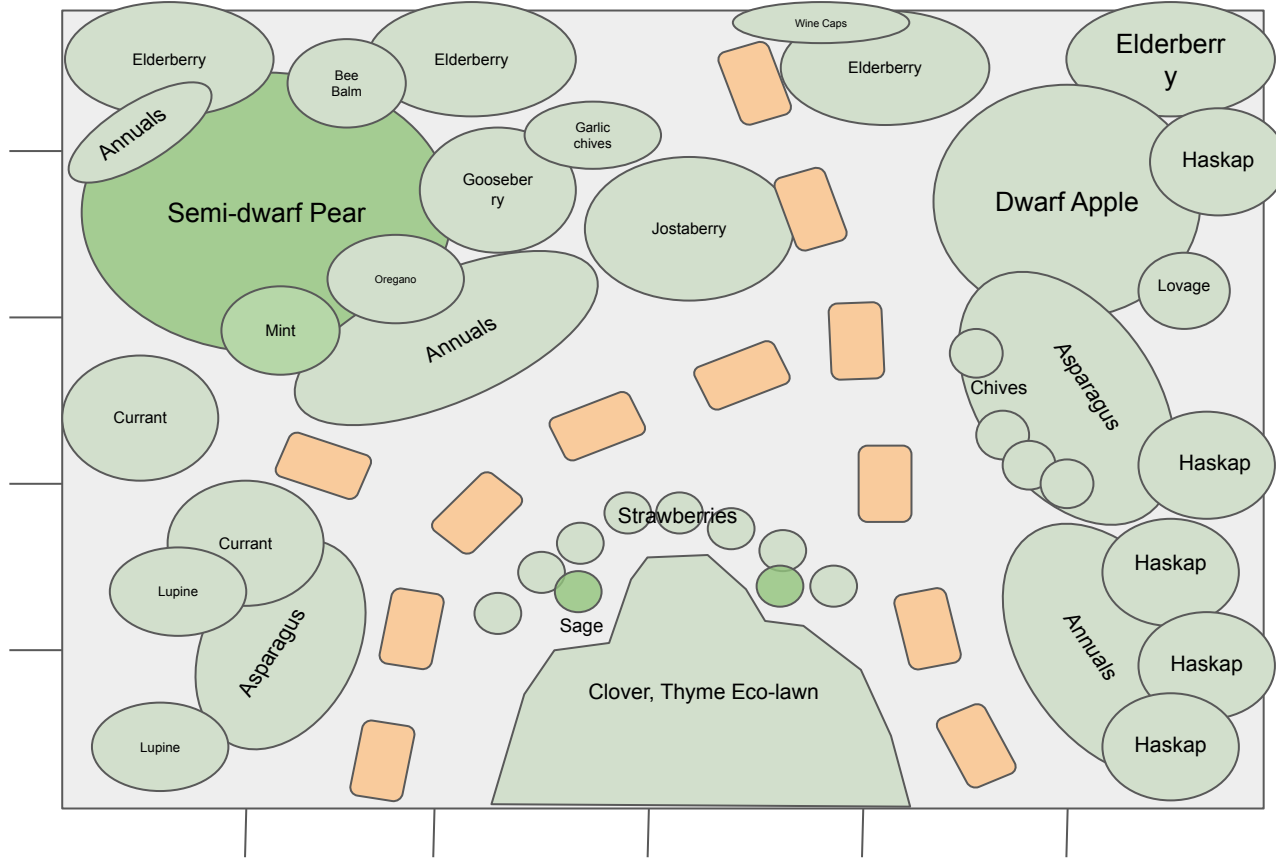

Guild/Gilde 1

2m x 2m
“condominium cube”

Guild/Guilde 2

5m x 6m
"salsa verde food-focused"

Guild/Gilde 3

5m x 6m
“pollinator central native
flower-focused”

Guild/Gilde 4

Largest guild, irregular shaped corner lot
“nuts and stone fruits guild”